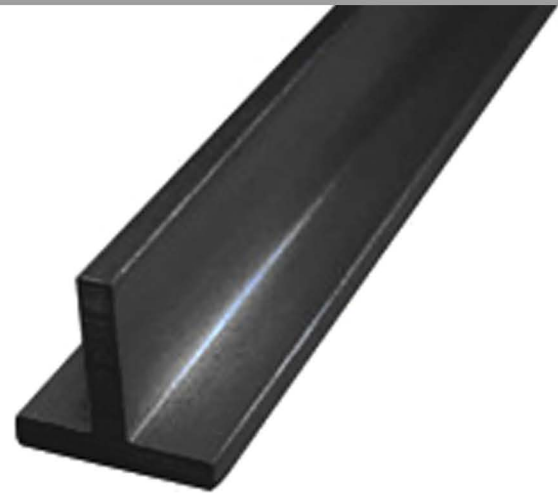

PERFIS E LIPPED CHANNELS

BS EN10025-2-S355 JR CHANNELS (LIGHT) | S355 PARALLET FLANGE CHANNELS

Perfis U-UPN

Espessuras sob consulta do catálogo

WINDOW SECTIONS

Perfis para janela

Espessuras sob consulta do catálogo

GALVANISED LIP CHANNEL (ISQ230 Z275) | HOT ROLLED LIP CHANNEL (CQ)

Lip Channels e Lip Channels Galvanizados

Espessuras sob consulta do catálogo